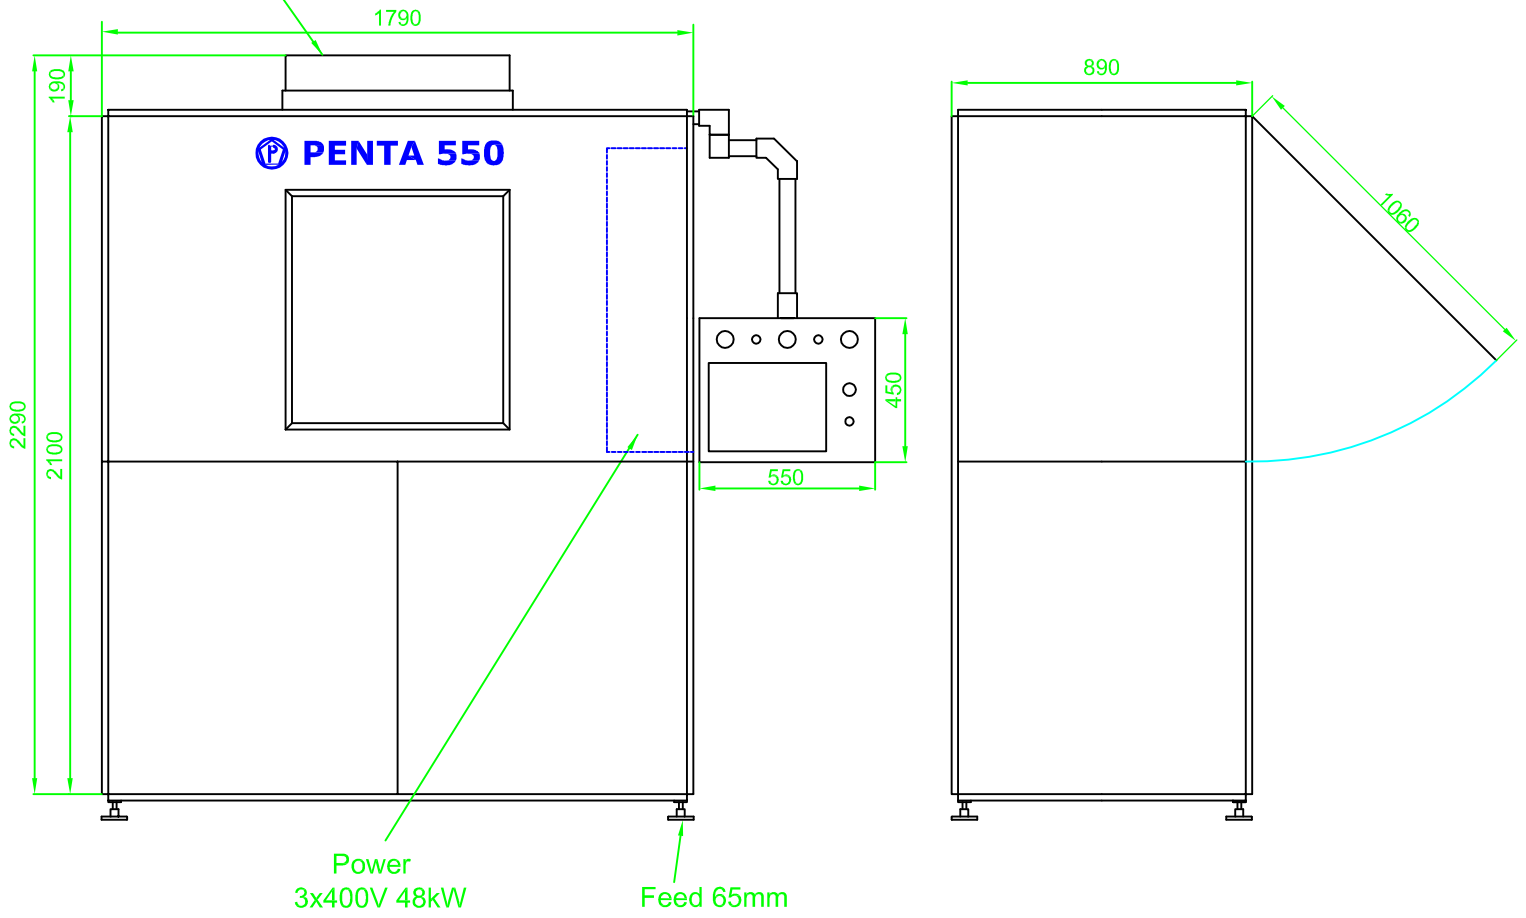

# Installations Instructions PENTA 550

Lemp

Net Weight: 950 kg