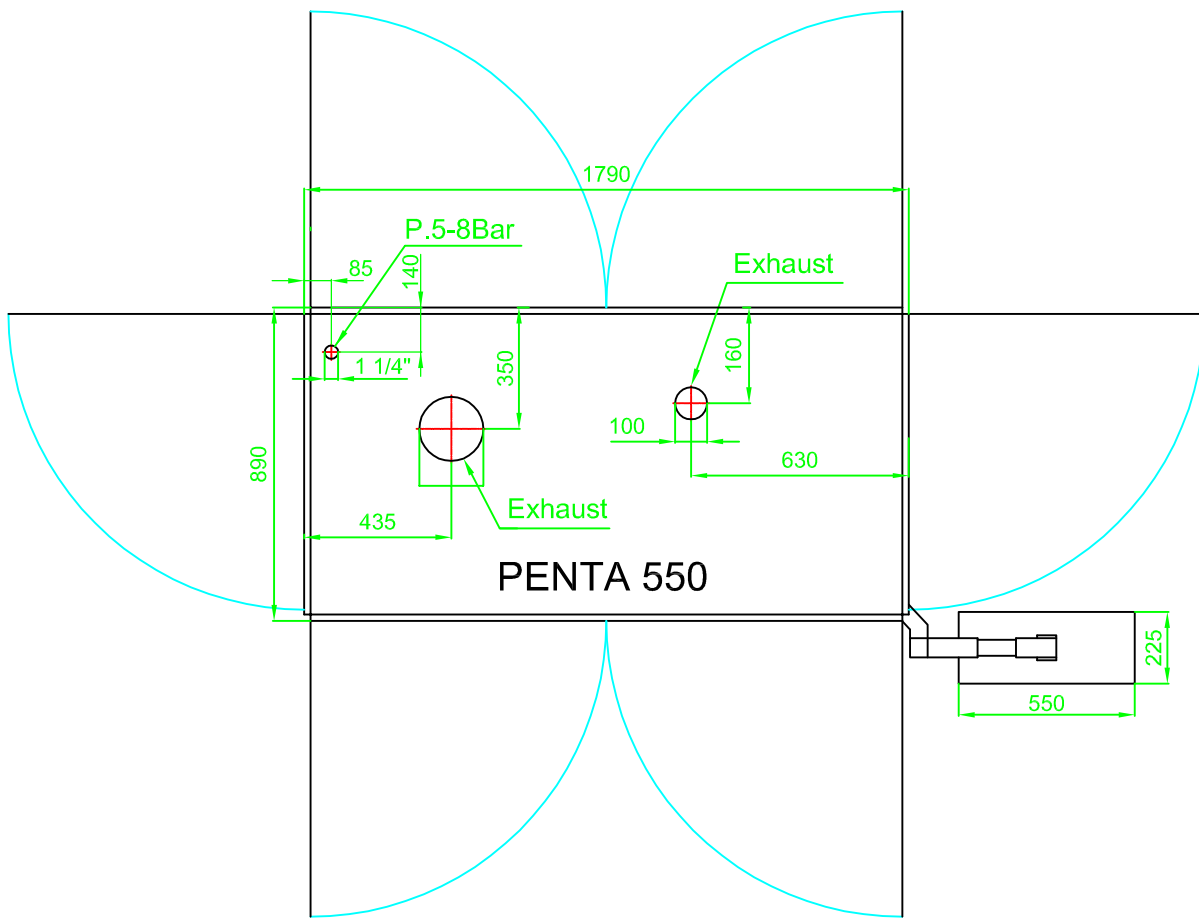

# Installations Instructions PENTA 550

Lemp

Net Weight: 950 kg